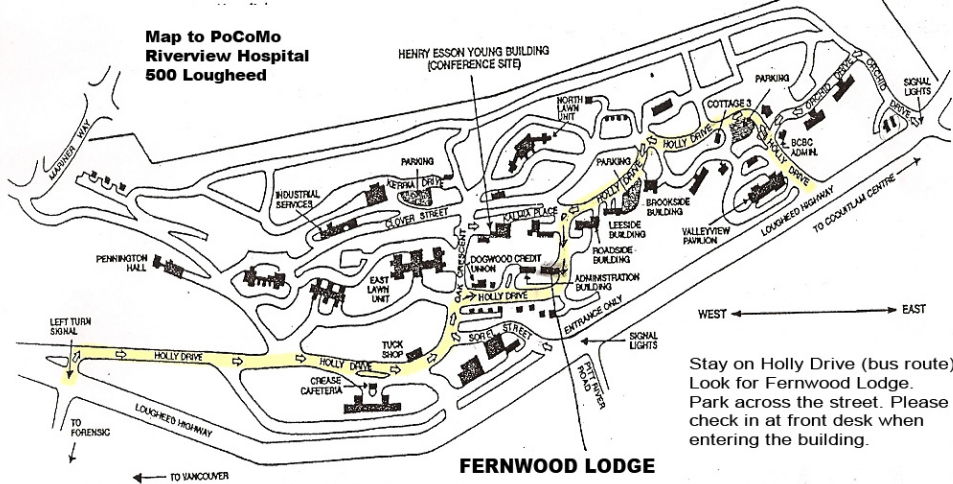

**Map to PoCoMo  
Riverview Hospital  
500 Lougheed**

**FERNWOOD LODGE**

Stay on Holly Drive (bus route)  
Look for Fernwood Lodge.  
Park across the street. Please  
check in at front desk when  
entering the building.